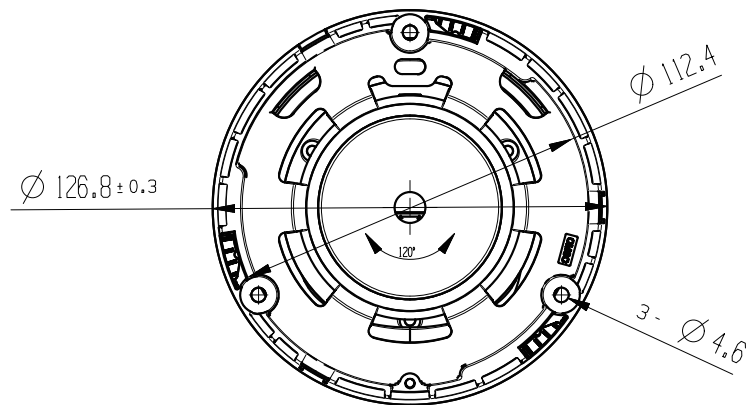

Dimensions (mm)

Optional Accessories