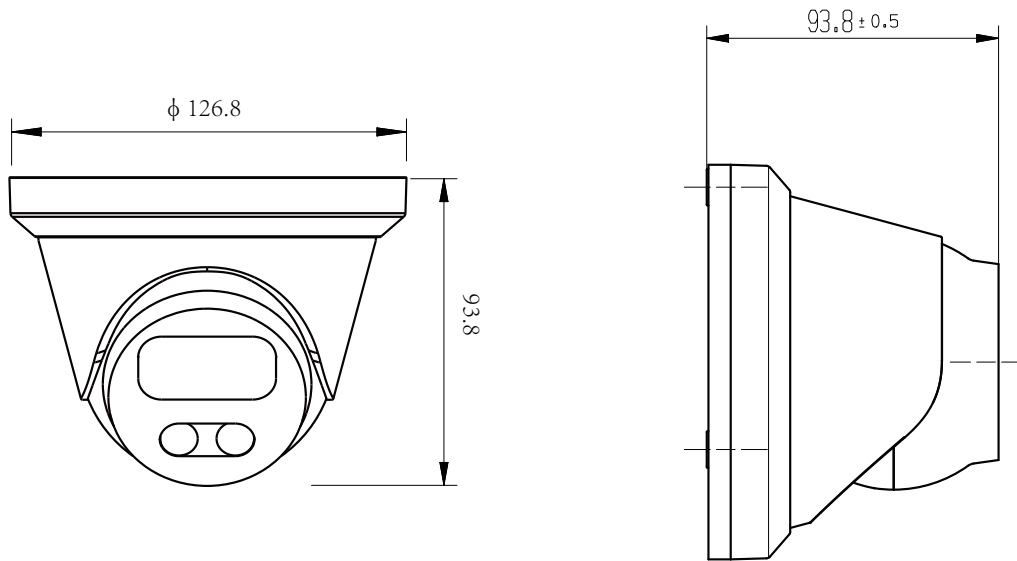

Smart Phone	iPhone, Android
AI Function	
Intelligent Analysis	Intrusion Detetion(based on human and Vehicle Detection), Motion Detection(supports the detection based on human movement)
Camera Features	
Day/Night	Color/ B&W (IR-CUT)
Image Config	Saturation/Brightness/Contrast/Sharpness, Mirror, 3D NR, White Balance, Anti Flicker, Video Tampering, HLC
Full Color	N/A
Corridor Pattern	N/A
Defog Mode	N/A
ROI	Support
BLC	Support
WDR	120dB
Motion Detection	Support(support enable the detection based on human and Vehicle movement)
Privacy Masking	3 Rectangular Zone
Recording Mode	NVR/CMS/Web
Language	Chinese Simplified, Chinese Traditional, English, Korean, Polish, French, Japanese, Spanish, Portuguese, Italian, Hebrew, Ukrainian, Arabic, Vietnamese, Thai, Hungarian, Czech
Interface	
Audio	Default: Without Option: Built in Mic Option: Audio In Option: Audio I/O
Alarm	N/A
SD Card Slot	Default: Without Option: External SD card slot (Max 512GB)
RS485	N/A
General	
Housing	Metal (Ring Plastic) , IP67
Anti-cut Bracket	NO
IR Cut Filter	YES
Operation Temperature	-30℃ ~ +80℃ RH95% Max
Storage Temperature	-30℃ ~ +80℃ RH95% Max
Power Source	DC12V±10%, 700mA
Dimension	φ126.8 x 93.8(H) mm
Weight (G.W.)	Approx. 750 g

Dimensions (mm)

Optional Accessories

B245
Side Bracket